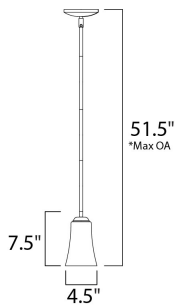

PRODUCT DESCRIPTION

Modern style at a competitive price will make this collection the next builder standard. Tall profile Frost glass shades adorn a minimalistic frame in your choice of Satin Nickel or Oil Rubbed Bronze.

*max overall height

MEASUREMENTS

DIMENSION : 4.5" L x 4.5" W x 7.5" H
 MAX OAH : 51.5" OAH
 HANGING WEIGHT : 2.16 lb

LAMPING

INPUT VOLTAGE : 120V
 BULB : 1 x 60W Incandescent E26 Medium , 60W Total
 BULB INCLUDED : (Not Included)
 DIMMABLE : Yes