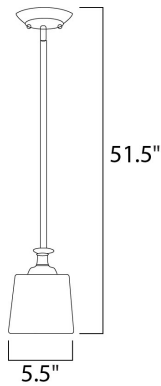

PRODUCT DESCRIPTION

The classic Finesse collection features sweeping oval tube arms that transition to sculptured fonts. The pleated glass shade in Dusty White or Frost shed a warm diffused light.

MEASUREMENTS

DIMENSION : 5.5" W
 MAX OAH : 51.5" OAH
 HANGING WEIGHT : 3.17 lb

LAMPING

INPUT VOLTAGE : 120V
 BULB : 1 x 60W Incandescent E26 Medium , 60W Total
 BULB INCLUDED : (Not Included)
 DIMMABLE : Yes

FINISHES OPTION

 Satin Nickel (SN)

GLASS

Frosted FT

MATERIAL

Steel

RATINGS

Dry Location

ADDITIONAL