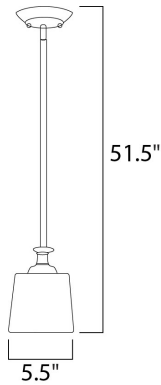

**PRODUCT DESCRIPTION**

The classic Finesse collection features sweeping oval tube arms that transition to sculptured fonts. The pleated glass shade in Dusty White or Frost shed a warm diffused light. The body is finished in Satin Nickel or Oil Rubbed Bronze.

**MEASUREMENTS**

DIMENSION : 5.5" W  
 HANGING WEIGHT : 3.17 lb

**LAMPING**

INPUT VOLTAGE : 120V  
 BULB : 1 x 60W Incandescent E26 Medium , 60W Total  
 BULB INCLUDED : (Not Included)  
 DIMMABLE : Yes

**FINISHES OPTION**

-  Oil Rubbed Bronze
-  Satin Nickel

**GLASS**

Dusty White DW

**RATINGS**

Dry Location

**ADDITIONAL**

SLOPE: 120  
 OPERATING TEMPERATURE:  
 -20°C (-4°F), 40°C (104°F)

Always consult a qualified electrician before installing any lighting product.