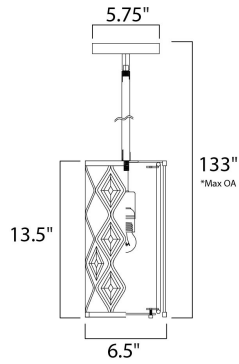

MEASUREMENTS

- DIMENSION : 6.5" W x 13.5" H
- MAX OAH : 133" OAH
- CANOPY : 5" W x 1" H x 5" L
- HANGING WEIGHT : 6.6 lb

LAMPING

- INPUT VOLTAGE : 120V
- BULB : 1 x 60W Incandescent E26 Medium , 60W Total
- BULB INCLUDED : (Not Included)
- DIMMABLE : Yes

FINISHES OPTION

MATERIAL

Steel, Fabric Lampshade, Crystal

RATINGS

cETLus
Dry Location

ADDITIONAL

SLOPE: 120
OPERATING TEMPERATURE:
-20°C (-4°F), 40°C (104°F)

Always consult a qualified electrician before installing any lighting product.