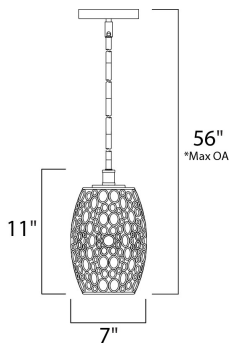

ADDITIONAL

SLOPE: 120
 OPERATING TEMPERATURE:
 -20°C (-4°F), 40°C (104°F)

*max overall height

MEASUREMENTS

DIMENSION : 7" W x 11" H
 MAX OAH : 56" OAH
 HANGING WEIGHT : 3.7 lb

LAMPING

INPUT VOLTAGE : 120V
 BULB : 1 x 60W Incandescent E26 Medium , 60W Total
 BULB INCLUDED : (Not Included)
 DIMMABLE : Standard Dimmer