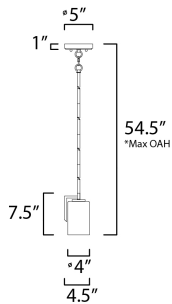

*max overall height

MEASUREMENTS

- DIMENSION : 4.5" L x 4" W x 7.5" H
- MAX OAH : 54.5" OAH
- CANOPY : 5" W x 1" H x 5" L
- HANGING WEIGHT : 2.12 lb

LAMPING

- INPUT VOLTAGE : 120V
- BULB : 1 x 60W Incandescent E26 Medium , 60W Total
- BULB INCLUDED : (Not Included)
- DIMMABLE :