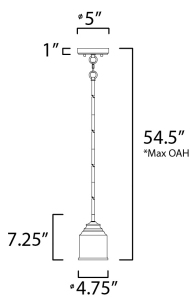

**PRODUCT DESCRIPTION**

A modest frame of steel tubing gently bends to support a cluster of Clear Seedy bell-shaped glass. Similarly the bobeches and other metal accents echo that traditional bell shape creating an instant classic. An easy choice with transitional appeal, choose from a variety of complimentary finishes including matte Black, Heritage Brass or Satin Nickel.

\*max overall height

**MEASUREMENTS**

DIMENSION : 4.75" L x 4.75" W x 7.25" H  
 MAX OAH : 54.5" OAH  
 CANOPY : 5" W x 1" H x 5" L  
 HANGING WEIGHT : 1.05 lb

**LAMPING**

INPUT VOLTAGE : 120V  
 BULB : 1 x 60W Incandescent E26 Medium , 60W Total  
 BULB INCLUDED : (Not Included)  
 DIMMABLE :