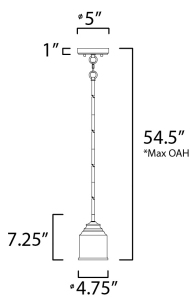

PRODUCT DESCRIPTION

A modest frame of steel tubing gently bends to support a cluster of Clear Seedy bell-shaped glass. Similarly the bobeches and other metal accents echo that traditional bell shape creating an instant classic. An easy choice with transitional appeal, choose from a variety of complimentary finishes including matte Black, Heritage Brass or Satin Nickel.

*max overall height

MEASUREMENTS

- DIMENSION : 4.75" L x 4.75" W x 7.25" H
- MAX OAH : 54.5" OAH
- CANOPY : 5" W x 1" H x 5" L
- HANGING WEIGHT : 1.05 lb

LAMPING

- INPUT VOLTAGE : 120V
- BULB : 1 x 60W Incandescent E26 Medium , 60W Total
- BULB INCLUDED : (Not Included)
- DIMMABLE :