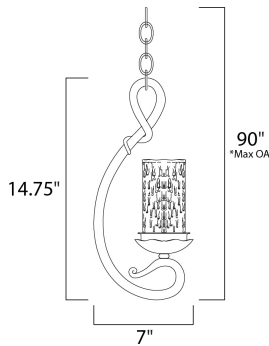

*max overall height

MEASUREMENTS

DIMENSION : 7" L x 7" W x 14.75" H
 MAX OAH : 90" OAH
 HANGING WEIGHT : 3.97 lb

LAMPING

INPUT VOLTAGE : 120V
 BULB : 1 x 60W Incandescent E12 Candelabra , 60W Total
 BULB INCLUDED : (Not Included)
 DIMMABLE : Yes