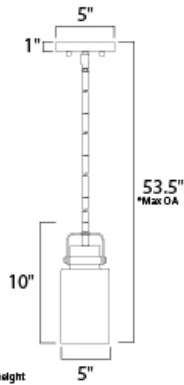

MEASUREMENTS

- DIMENSION : 5" L x 5" W x 10" H
- MAX OAH : 53.5" OAH
- CANOPY : 5" W x 1" H
- HANGING WEIGHT : 1.98 lb

LAMPING

- INPUT VOLTAGE : 120V
- BULB : 1 x 60W Incandescent E26 Medium , 60W Total
- BULB INCLUDED : (Not Included)
- DIMMABLE : Yes