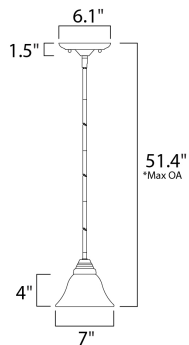

*max overall height

MEASUREMENTS

DIMENSION : 7" L x 7" W x 4" H
 MAX OAH : 51.4" OAH
 HANGING WEIGHT : 2.96 lb

LAMPING

INPUT VOLTAGE : 120V
 BULB : 1 x 60W Incandescent E26 Medium , 60W Total
 BULB INCLUDED : (Not Included)
 DIMMABLE : Yes