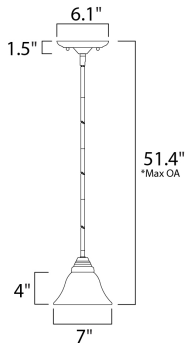

\*max overall height

**MEASUREMENTS**

DIMENSION : 7" L x 7" W x 4" H  
 MAX OAH : 51.4" OAH  
 HANGING WEIGHT : 2.96 lb

**LAMPING**

INPUT VOLTAGE : 120V  
 BULB : 1 x 60W Incandescent E26 Medium , 60W Total  
 BULB INCLUDED : (Not Included)  
 DIMMABLE : Yes