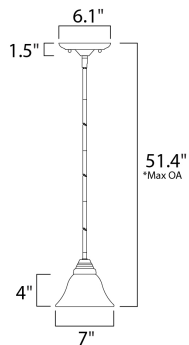

*max overall height

MEASUREMENTS

DIMENSION : 6.5" W x 5" H
 MAX OAH : 52.5" OAH
 HANGING WEIGHT : 2.4 lb

LAMPING

INPUT VOLTAGE : 120V
 BULB : 1 x 100W Incandescent E26 Medium , 100W Total
 BULB INCLUDED : (Not Included)
 DIMMABLE : Yes