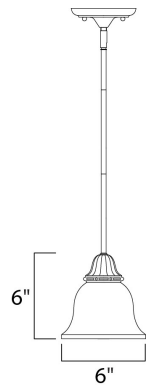

PRODUCT DESCRIPTION

A beautifully styled collection offered in Satin Nickel or our popular Oil Rubbed Bronze finish.

MEASUREMENTS

DIMENSION : 6" W x 52" H
 HANGING WEIGHT : 3.35 lb

LAMPING

INPUT VOLTAGE : 120V
 BULB : 1 x 60W Incandescent E26 Medium , 60W Total
 BULB INCLUDED : (Not Included)
 DIMMABLE : Standard Dimmer

FINISHES OPTION

 Satin Nickel (SN)

GLASS

Soft Vanilla SV

MATERIAL

Iron

RATINGS

Dry Location