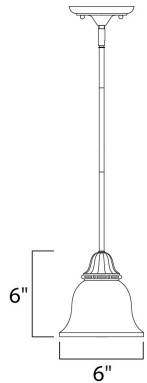

**PRODUCT DESCRIPTION**

A beautifully styled collection offered in Satin Nickel or our popular Oil Rubbed Bronze finish.

**MEASUREMENTS**

DIMENSION : 6" W
HANGING WEIGHT : 3.35 lb

LAMPING

INPUT VOLTAGE : 120V
BULB : 1 x 100W Incandescent E26 Medium , 100W Total
BULB INCLUDED : (Not Included)
DIMMABLE : Standard

FINISHES OPTION

-  Oil Rubbed Bronze
-  Satin Nickel

GLASS

Soft Vanilla SV

MATERIAL

Iron

RATINGS

Dry Location