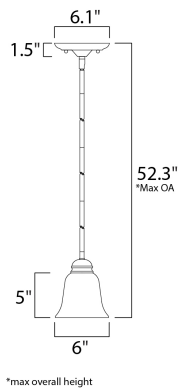

PRODUCT DESCRIPTION

Contemporary collection with sweeping arms and clean lines. Offered in Ice glass and Satin Nickel finish or Wilshire glass and Oil Rubbed Bronze finish.

MEASUREMENTS

DIMENSION : 6.5" L x 6.5" W x 5.5" H
 MAX OAH : 52.5" OAH
 HANGING WEIGHT : 2.4 lb