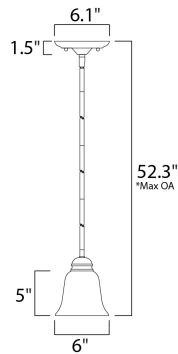

PRODUCT DESCRIPTION

Contemporary collection with sweeping arms and clean lines. Offered in Ice glass and Satin Nickel finish or Wilshire glass and Oil Rubbed Bronze finish.

*max overall height

MEASUREMENTS

DIMENSION : 6.5" L x 6.5" W x 5.5" H
 MAX OAH : 52.5" OAH
 HANGING WEIGHT : 2.4 lb

LAMPING

INPUT VOLTAGE : 120V
 BULB : 1 x 60W Incandescent E26 Medium , 60W Total
 BULB INCLUDED : (Not Included)
 DIMMABLE : Yes