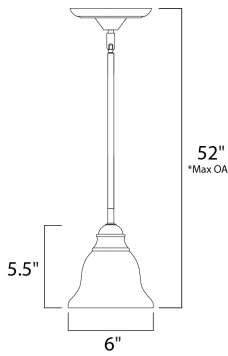

PRODUCT DESCRIPTION

A beautiful transitional collection with long flowing arms. Cool Ice glass perfectly compliments the rich Black finish.

FINISHES OPTION

 Black (BK)

GLASS

Ice IC

MATERIAL

Steel, Glass

RATINGS

cETLus
Dry Location

ADDITIONAL

ADJUSTABLE
SLOPE: 120
OPERATING TEMPERATURE:
-20°C (-4°F), 40°C (104°F)

*max overall height

MEASUREMENTS

DIMENSION : 6" L x 6" W x 5.5" H
MAX OAH : 52" OAH
HANGING WEIGHT : 2.97 lb