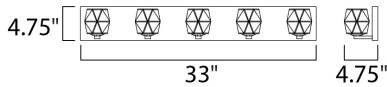

MEASUREMENTS

DIMENSION : 33" W x 4.75" H x 4.75" Ext
 BACK PLATE : 33" W x 4.75" H x 2.25" HCO
 HANGING WEIGHT : 11.88 lb

LAMPING

INPUT VOLTAGE : 120V
 LUMENS : 2,000 Rated (1,400 Del.)
 BULB : 5 x 4W LED G9 , 20W Total
 BULB INCLUDED : (Included)
 DIMMABLE : Yes
 CRI : 80+ CRI
 COLOR_TEMP : 3000K