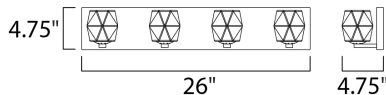

PRODUCT DESCRIPTION

Faceted heavy glass of Clear Ice has a 3 dimensional illusion as well as a shimmering appearance when illuminated by high powered LED lamps included. Polished Chrome frames complete this sharp contemporary look in bath vanity lighting.

MEASUREMENTS

DIMENSION : 26" W x 4.75" H x 4.75" Ext
 BACK PLATE : 26" W x 4.75" H x 2.25" HCO
 HANGING WEIGHT : 8.82 lb

LAMPING

INPUT VOLTAGE : 120V
 LUMENS : 1,600 Rated (1,120 Del.)
 BULB : 4 x 4W LED G9 , 16W Total
 BULB INCLUDED : (Included)
 DIMMABLE : Yes
 CRI : 80+ CRI
 COLOR_TEMP : 3000K