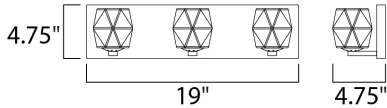

PRODUCT DESCRIPTION

Faceted heavy glass of Clear Ice has a 3 dimensional illusion as well as a shimmering appearance when illuminated by high powered LED lamps included. Polished Chrome frames complete this sharp contemporary look in bath vanity lighting.

MEASUREMENTS

DIMENSION : 19" W x 4.75" H x 4.75" Ext
 BACK PLATE : 19" W x 4.75" H x 2.25" HCO
 HANGING WEIGHT : 6.38 lb

LAMPING

INPUT VOLTAGE : 120V
 LUMENS : 1,200 Rated (840 Del.)
 BULB : 3 x 4W LED G9 , 12W Total
 BULB INCLUDED : (Included)
 DIMMABLE : Yes
 CRI : 80+ CRI
 COLOR_TEMP : 3000K