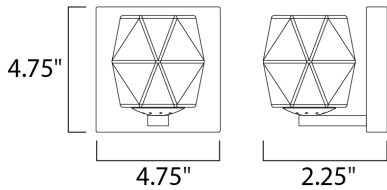

**PRODUCT DESCRIPTION**

Faceted heavy glass of Clear Ice has a 3 dimensional illusion as well as a shimmering appearance when illuminated by high powered LED lamps included. Polished Chrome frames complete this sharp contemporary look in bath vanity lighting.

**MEASUREMENTS**

DIMENSION : 4.75" W x 4.75" H x 4.75" Ext  
 MAX OAH : 4.75" W x 4.75" H  
 HANGING WEIGHT : 2.2 lb

**LAMPING**

INPUT VOLTAGE : 120V  
 LUMENS : 400 Rated (280 Del.)  
 BULB : 1 x 4W LED G9 , 4W Total  
 BULB INCLUDED : (Included)  
 DIMMABLE : Yes  
 CRI : 80+ CRI  
 COLOR\_TEMP : 3000K