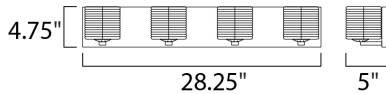

MEASUREMENTS

DIMENSION : 28.25" W x 4.75" H x 5" Ext
 BACK PLATE : 28.25" W x 4.75" H x 2.5" HCO
 HANGING WEIGHT : 9.35 lb

LAMPING

LUMENS : 1,120 Rated
 BULB : 4 x 4W LED G9 , 16W Total
 BULB INCLUDED : (Included)
 DIMMABLE : Yes
 CRI : 80+ CRI
 COLOR_TEMP : 3000K