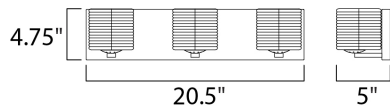

MEASUREMENTS

DIMENSION : 20.5" W x 4.75" H x 5" Ext
 BACK PLATE : 20.5" W x 4.75" H x 2.5" HCO
 HANGING WEIGHT : 6.73 lb

LAMPING

INPUT VOLTAGE : 120V
 LUMENS : 1,200 Rated (840 Del.)
 BULB : 3 x 4W LED G9 , 12W Total
 BULB INCLUDED : (Included)
 DIMMABLE : Yes
 CRI : 80+ CRI
 COLOR_TEMP : 3000K