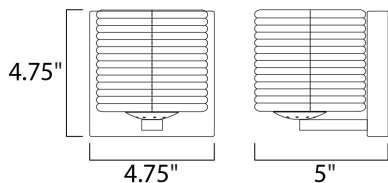

**MEASUREMENTS**

DIMENSION : 4.75" W x 4.75" H x 5" Ext  
 MAX OAH : 4.75" W x 4.75" H  
 HANGING WEIGHT : 2.31 lb

**LAMPING**

INPUT VOLTAGE : 120V  
 LUMENS : 400 Rated (280 Del.)  
 BULB : 1 x 4W LED G9 , 4W Total  
 BULB INCLUDED : (Included)  
 DIMMABLE : Yes  
 CRI : 80+ CRI  
 COLOR\_TEMP : 3000K