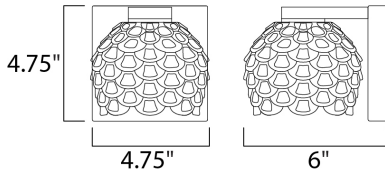

MEASUREMENTS

DIMENSION : 4.75" W x 4.75" H x 6" Ext
 MAX OAH : 4.75" W x 4.75" H
 HANGING WEIGHT : 2.46 lb

LAMPING

INPUT VOLTAGE : 120V
 LUMENS : 400 Rated (350 Del.)
 BULB : 1 x 5W LED AC Integrated , 5W Total
 BULB INCLUDED : (Integrated)
 DIMMABLE : Electronic Low Voltage (ELV)
 CRI : 80+ CRI
 COLOR_TEMP : 3000K