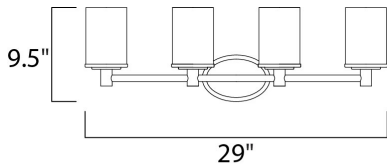

MEASUREMENTS

DIMENSION : 29" W x 9.5" H x 5.25" Ext
 BACK PLATE : 6.5" W x 4.5" H x 7" HCO
 HANGING WEIGHT : 4.69 lb

LAMPING

INPUT VOLTAGE : 120V
 BULB : 4 x 60W Incandescent E26 Medium , 240W Total
 BULB INCLUDED : (Not Included)
 DIMMABLE : Yes