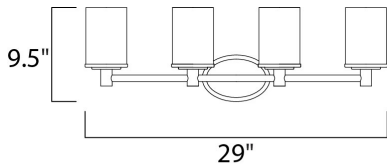

MEASUREMENTS

DIMENSION : 29" W x 9.5" H x 5.25" Ext
 BACK PLATE : 6.5" W x 4.5" H x 7" HCO
 HANGING WEIGHT : 8.47 lb

LAMPING

INPUT VOLTAGE : 120V
 BULB : 4 x 100W Incandescent E26 Medium , 400W Total
 BULB INCLUDED : (Not Included)
 DIMMABLE : Yes