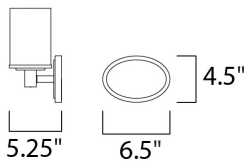

MEASUREMENTS

DIMENSION : 29" W x 9.5" H x 5.25" Ext
 BACK PLATE : 6.5" W x 4.5" H x 7" HCO
 HANGING WEIGHT : 8.47 lb

LAMPING

INPUT VOLTAGE : 120V
 BULB : 4 x 100W Incandescent E26 Medium , 400W Total
 BULB INCLUDED : (Not Included)
 DIMMABLE : Yes