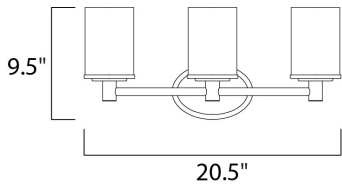

MEASUREMENTS

DIMENSION : 20.5" W x 9.5" H x 5.25" Ext
 BACK PLATE : 7" HCO
 HANGING WEIGHT : 2.24 lb

LAMPING

INPUT VOLTAGE : 120V
 BULB : 3 x 100W Incandescent E26 Medium , 300W Total
 BULB INCLUDED : (Not Included)
 DIMMABLE : Yes