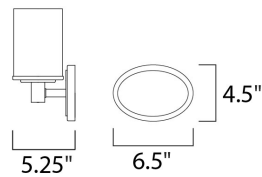

MEASUREMENTS

DIMENSION : 20.5" W x 9.5" H x 5.25" Ext
 BACK PLATE : 7" HCO
 HANGING WEIGHT : 2.24 lb

LAMPING

INPUT VOLTAGE : 120V
 BULB : 3 x 100W Incandescent E26 Medium , 300W Total
 BULB INCLUDED : (Not Included)
 DIMMABLE : Yes