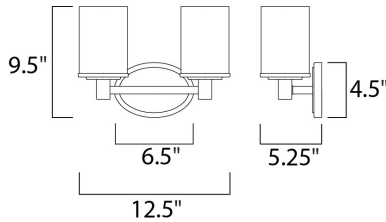

MEASUREMENTS

DIMENSION : 12.5" W x 9.5" H x 5.25" Ext
 BACK PLATE : 6.5" W x 4.5" H x 7" HCO
 HANGING WEIGHT : 2.82 lb

LAMPING

INPUT VOLTAGE : 120V
 BULB : 2 x 60W Incandescent E26 Medium , 120W Total
 BULB INCLUDED : (Not Included)
 DIMMABLE : Yes