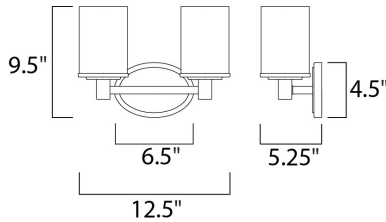

MEASUREMENTS

DIMENSION : 12.5" W x 9.5" H x 5.25" Ext
 BACK PLATE : 6.5" W x 4.5" H x 7" HCO
 HANGING WEIGHT : 3.57 lb

LAMPING

INPUT VOLTAGE : 120V
 BULB : 2 x 60W Incandescent E26 Medium , 120W Total
 BULB INCLUDED : (Not Included)
 DIMMABLE : Yes