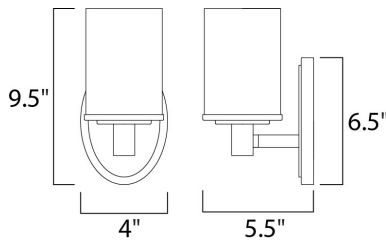

MEASUREMENTS

DIMENSION : 4" W x 9.5" H x 5.5" Ext
 BACK PLATE : 4.5" W x 6.5" H x 6" HCO
 HANGING WEIGHT : 2.16 lb

LAMPING

INPUT VOLTAGE : 120V
 BULB : 1 x 60W Incandescent E26 Medium , 60W Total
 BULB INCLUDED : (Not Included)
 DIMMABLE : Yes