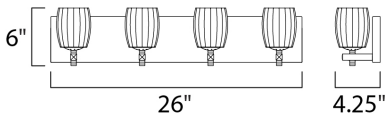

MEASUREMENTS

DIMENSION : 26" W x 6" H x 4.25" Ext
 BACK PLATE : 26" W x 4.75" H x 3.25" HCO
 HANGING WEIGHT : 9.24 lb

LAMPING

INPUT VOLTAGE : 120V
 LUMENS : 1,120 Rated
 BULB : 4 x 4W LED G9 , 16W Total
 BULB INCLUDED : (Included)
 DIMMABLE : Yes
 CRI : 80+ CRI
 COLOR_TEMP : 3000K