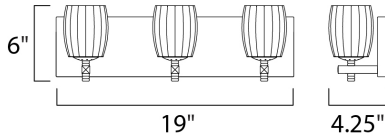

**MEASUREMENTS**

DIMENSION : 19" W x 6" H x 4.25" Ext  
 BACK PLATE : 19" W x 4.75" H x 3.25" HCO  
 HANGING WEIGHT : 6.82 lb

**LAMPING**

LUMENS : 840 Rated  
 BULB : 3 x 4W LED G9 , 12W Total  
 BULB INCLUDED : (Included)  
 DIMMABLE : Yes  
 CRI : 80+ CRI  
 COLOR\_TEMP : 3000K