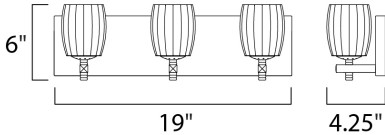

**MEASUREMENTS**

DIMENSION : 19" W x 6" H x 4.25" Ext  
 BACK PLATE : 19" W x 4.75" H x 3.25" HCO  
 HANGING WEIGHT : 6.82 lb

**LAMPING**

INPUT VOLTAGE : 120V  
 LUMENS : 840 Rated  
 BULB : 3 x 4W LED G9 , 12W Total  
 BULB INCLUDED : (Included)  
 DIMMABLE : Yes  
 CRI : 80+ CRI  
 COLOR\_TEMP : 3000K