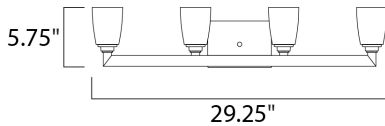

MEASUREMENTS

DIMENSION : 29.25" W x 5.75" H x 4" Ext
 BACK PLATE : 5.75" W x 4.25" H x 3.75" HCO
 HANGING WEIGHT : 7.14 lb

LAMPING

INPUT VOLTAGE : 120V
 LUMENS : 1,800 Rated
 BULB : 4 x 40W Xenon G9 , 160W Total
 BULB INCLUDED : (Included)
 DIMMABLE : Yes
 COLOR_TEMP : 2900K