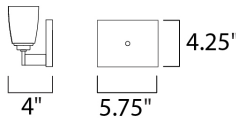

MEASUREMENTS

DIMENSION : 29.25" W x 5.75" H x 4" Ext
 BACK PLATE : 5.75" W x 4.25" H x 3.75" HCO
 HANGING WEIGHT : 7.14 lb

LAMPING

INPUT VOLTAGE : 120V
 LUMENS : 1,800 Rated
 BULB : 4 x 40W Xenon G9 , 160W Total
 BULB INCLUDED : (Included)
 DIMMABLE : Yes
 COLOR_TEMP : 2900K