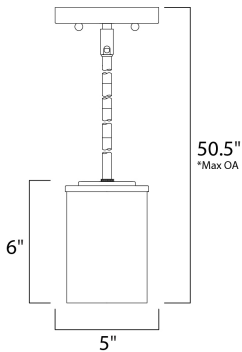

*max overall height

MEASUREMENTS

DIMENSION : 5" L x 5" W x 6" H
 MAX OAH : 50.5" OAH
 CANOPY : 5.25" W x 0.75" H x 5.25" L
 HANGING WEIGHT : 1.65 lb

LAMPING

INPUT VOLTAGE : 120V
 BULB : 1 x 60W Incandescent E26 Medium , 60W Total
 BULB INCLUDED : (Not Included)