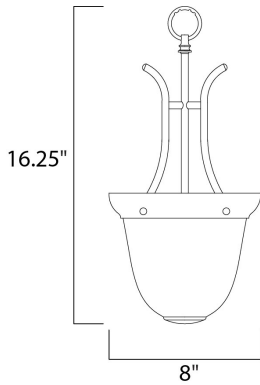

MEASUREMENTS

DIMENSION : 8" W x 18" H
 HANGING WEIGHT : 4.08 lb

LAMPING

INPUT VOLTAGE : 120V
 BULB : 1 x 60W Incandescent E26 Medium , 60W Total
 BULB INCLUDED : (Not Included)
 DIMMABLE : Yes

FINISHES OPTION