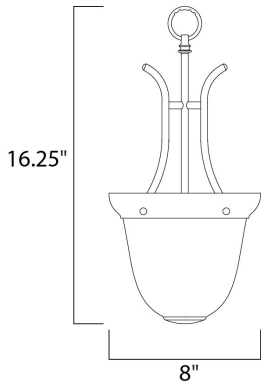

**MEASUREMENTS**

DIMENSION : 8" W x 16.25" H  
 HANGING WEIGHT : 4.08 lb

**LAMPING**

INPUT VOLTAGE : 120V  
 BULB : 1 x 60W Incandescent E26 Medium , 60W Total  
 BULB INCLUDED : (Not Included)  
 DIMMABLE : Yes