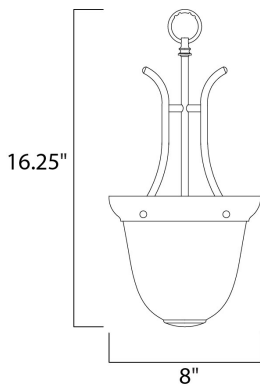

MEASUREMENTS

DIMENSION : 8" L x 8" W x 16.25" H
 HANGING WEIGHT : 4.08 lb

LAMPING

INPUT VOLTAGE : 120V
 BULB : 1 x 60W Incandescent E26 Medium , 60W Total
 BULB INCLUDED : (Not Included)
 DIMMABLE : Yes

FINISHES OPTION