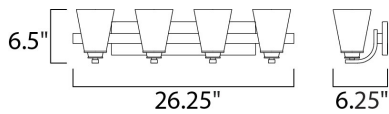

**MEASUREMENTS**

DIMENSION : 26.25" W x 6.5" H x 6.25" Ext  
 BACK PLATE : 17.6" W x 3.93" H x 3.5" HCO  
 HANGING WEIGHT : 6.26 lb

**LAMPING**

INPUT VOLTAGE : 120V  
 BULB : 4 x 60W Incandescent E26 Medium , 240W Total  
 BULB INCLUDED : (Not Included)  
 DIMMABLE : Yes