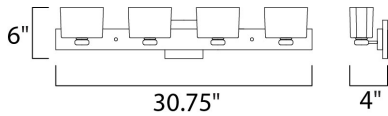

**MEASUREMENTS**

DIMENSION : 30.75" W x 6" H x 4" Ext  
 BACK PLATE : 4.75" W x 4.75" H x 3.75" HCO  
 HANGING WEIGHT : 7.01 lb

**LAMPING**

INPUT VOLTAGE : 120V  
 LUMENS : 1,800 Rated  
 BULB : 4 x 40W Xenon G9 , 160W Total  
 BULB INCLUDED : (Included)  
 DIMMABLE : Yes  
 COLOR\_TEMP : 2900K