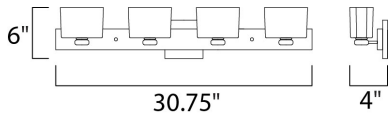

MEASUREMENTS

DIMENSION : 30.75" W x 6" H x 4" Ext
 BACK PLATE : 4.75" W x 4.75" H x 3.75" HCO
 HANGING WEIGHT : 7.01 lb

LAMPING

INPUT VOLTAGE : 120V
 LUMENS : 1,800 Rated
 BULB : 4 x 40W Xenon G9 , 160W Total
 BULB INCLUDED : (Included)
 DIMMABLE : Yes
 COLOR_TEMP : 2900K