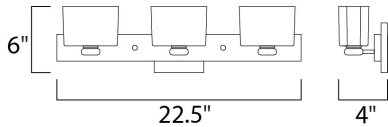

**MEASUREMENTS**

DIMENSION : 22.5" W x 6" H x 4" Ext  
 BACK PLATE : 4.75" W x 4.75" H x 3.75" HCO  
 HANGING WEIGHT : 5.27 lb

**LAMPING**

INPUT VOLTAGE : 120V  
 LUMENS : 1,350 Rated  
 BULB : 3 x 40W Xenon G9 , 120W Total  
 BULB INCLUDED : (Included)  
 DIMMABLE : Yes  
 COLOR\_TEMP : 2900K