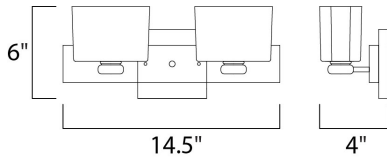

MEASUREMENTS

DIMENSION : 14.5" W x 6" H x 4" Ext
 BACK PLATE : 4.75" W x 4.75" H x 2.75" HCO
 HANGING WEIGHT : 3.53 lb

LAMPING

INPUT VOLTAGE : 120V
 LUMENS : 900 Rated
 BULB : 2 x 40W Xenon G9 , 80W Total
 BULB INCLUDED : (Included)
 DIMMABLE : Yes
 COLOR_TEMP : 2900K