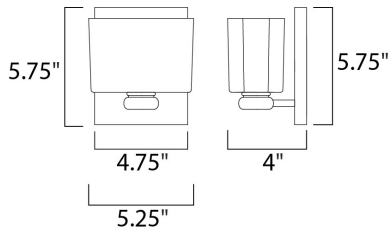

MEASUREMENTS

DIMENSION : 5.25" W x 5.75" H x 4" Ext
 BACK PLATE : 4.75" W x 5.75" H x 2.75" HCO
 HANGING WEIGHT : 1.46 lb

LAMPING

INPUT VOLTAGE : 120V
 LUMENS : 450 Rated
 BULB : 1 x 40W Xenon G9 , 40W Total
 BULB INCLUDED : (Included)
 DIMMABLE : Yes
 COLOR_TEMP : 2900K