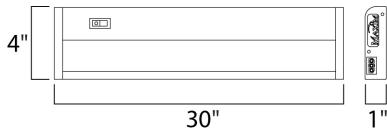

PRODUCT DESCRIPTION

The MX-L120-DL features the same low profile frame of the MX-L120DC and also full dimmability but with an increased lumen output. Featuring the new LG 5630 LED with closer spacing for better light distribution and lower operating temperatures for longer life. The hinged top gives access for easy installation with captured mounting screws and quick wire connectors.

MEASUREMENTS

DIMENSION : 30" L x 4" W x 1" H
 HANGING WEIGHT : 3.87 lb

LAMPING

INPUT VOLTAGE : 120V
 LUMENS : 882 Rated (706 Del.)
 BULB : 1 x 15W LED PCB Integrated , 15W Total
 BULB INCLUDED : (Integrated)
 DIMMABLE : Triac CL
 CRI : 80+ CRI
 COLOR_TEMP : 3000K