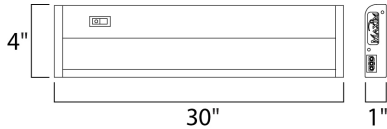

LAMPING

INPUT VOLTAGE : 120V
LUMENS : 882 Rated (706 Del.)
BULB : 1 x 15W LED PCB Integrated , 15W Total
BULB INCLUDED : (Integrated)
DIMMABLE : Triac CL
CRI : 80+ CRI
COLOR_TEMP : 3000K