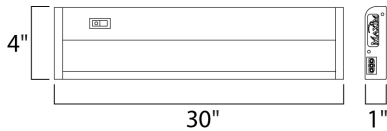

PRODUCT DESCRIPTION

The MX-L120-DL features the same low profile frame of the MX-L120DC and also full dimmability but with an increased lumen output. Featuring the new LG 5630 LED with closer spacing for better light distribution and lower operating temperatures for longer life. The hinged top gives access for easy installation with captured mounting screws and quick wire connectors.

MEASUREMENTS

DIMENSION : 30" L x 4" W x 1" H
HANGING WEIGHT : 3.87 lb

LAMPING

INPUT VOLTAGE : 120V
LUMENS : 882 Rated
BULB : 1 x 15W LED PCB Integrated , 15W Total
BULB INCLUDED : (Integrated)
DIMMABLE : Triac CL
CRI : 80+ CRI
COLOR_TEMP : 3000K