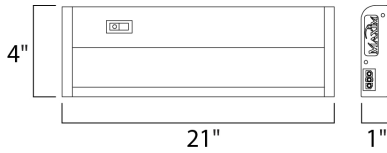

PRODUCT DESCRIPTION

The MX-L120-DL features the same low profile frame of the MX-L120DC and also full dimmability but with an increased lumen output. Featuring the new LG 5630 LED with closer spacing for better light distribution and lower operating temperatures for longer life. The hinged top gives access for easy installation with captured mounting screws and quick wire connectors.

MEASUREMENTS

DIMENSION : 21" L x 4" W x 1" H
 HANGING WEIGHT : 2.42 lb

LAMPING

INPUT VOLTAGE : 120V
 LUMENS : 587 Rated (470 Del.)
 BULB : 1 x 10W LED PCB Integrated , 10W Total
 BULB INCLUDED : (Integrated)
 DIMMABLE : Triac CL
 CRI : 80+ CRI
 COLOR_TEMP : 3000K